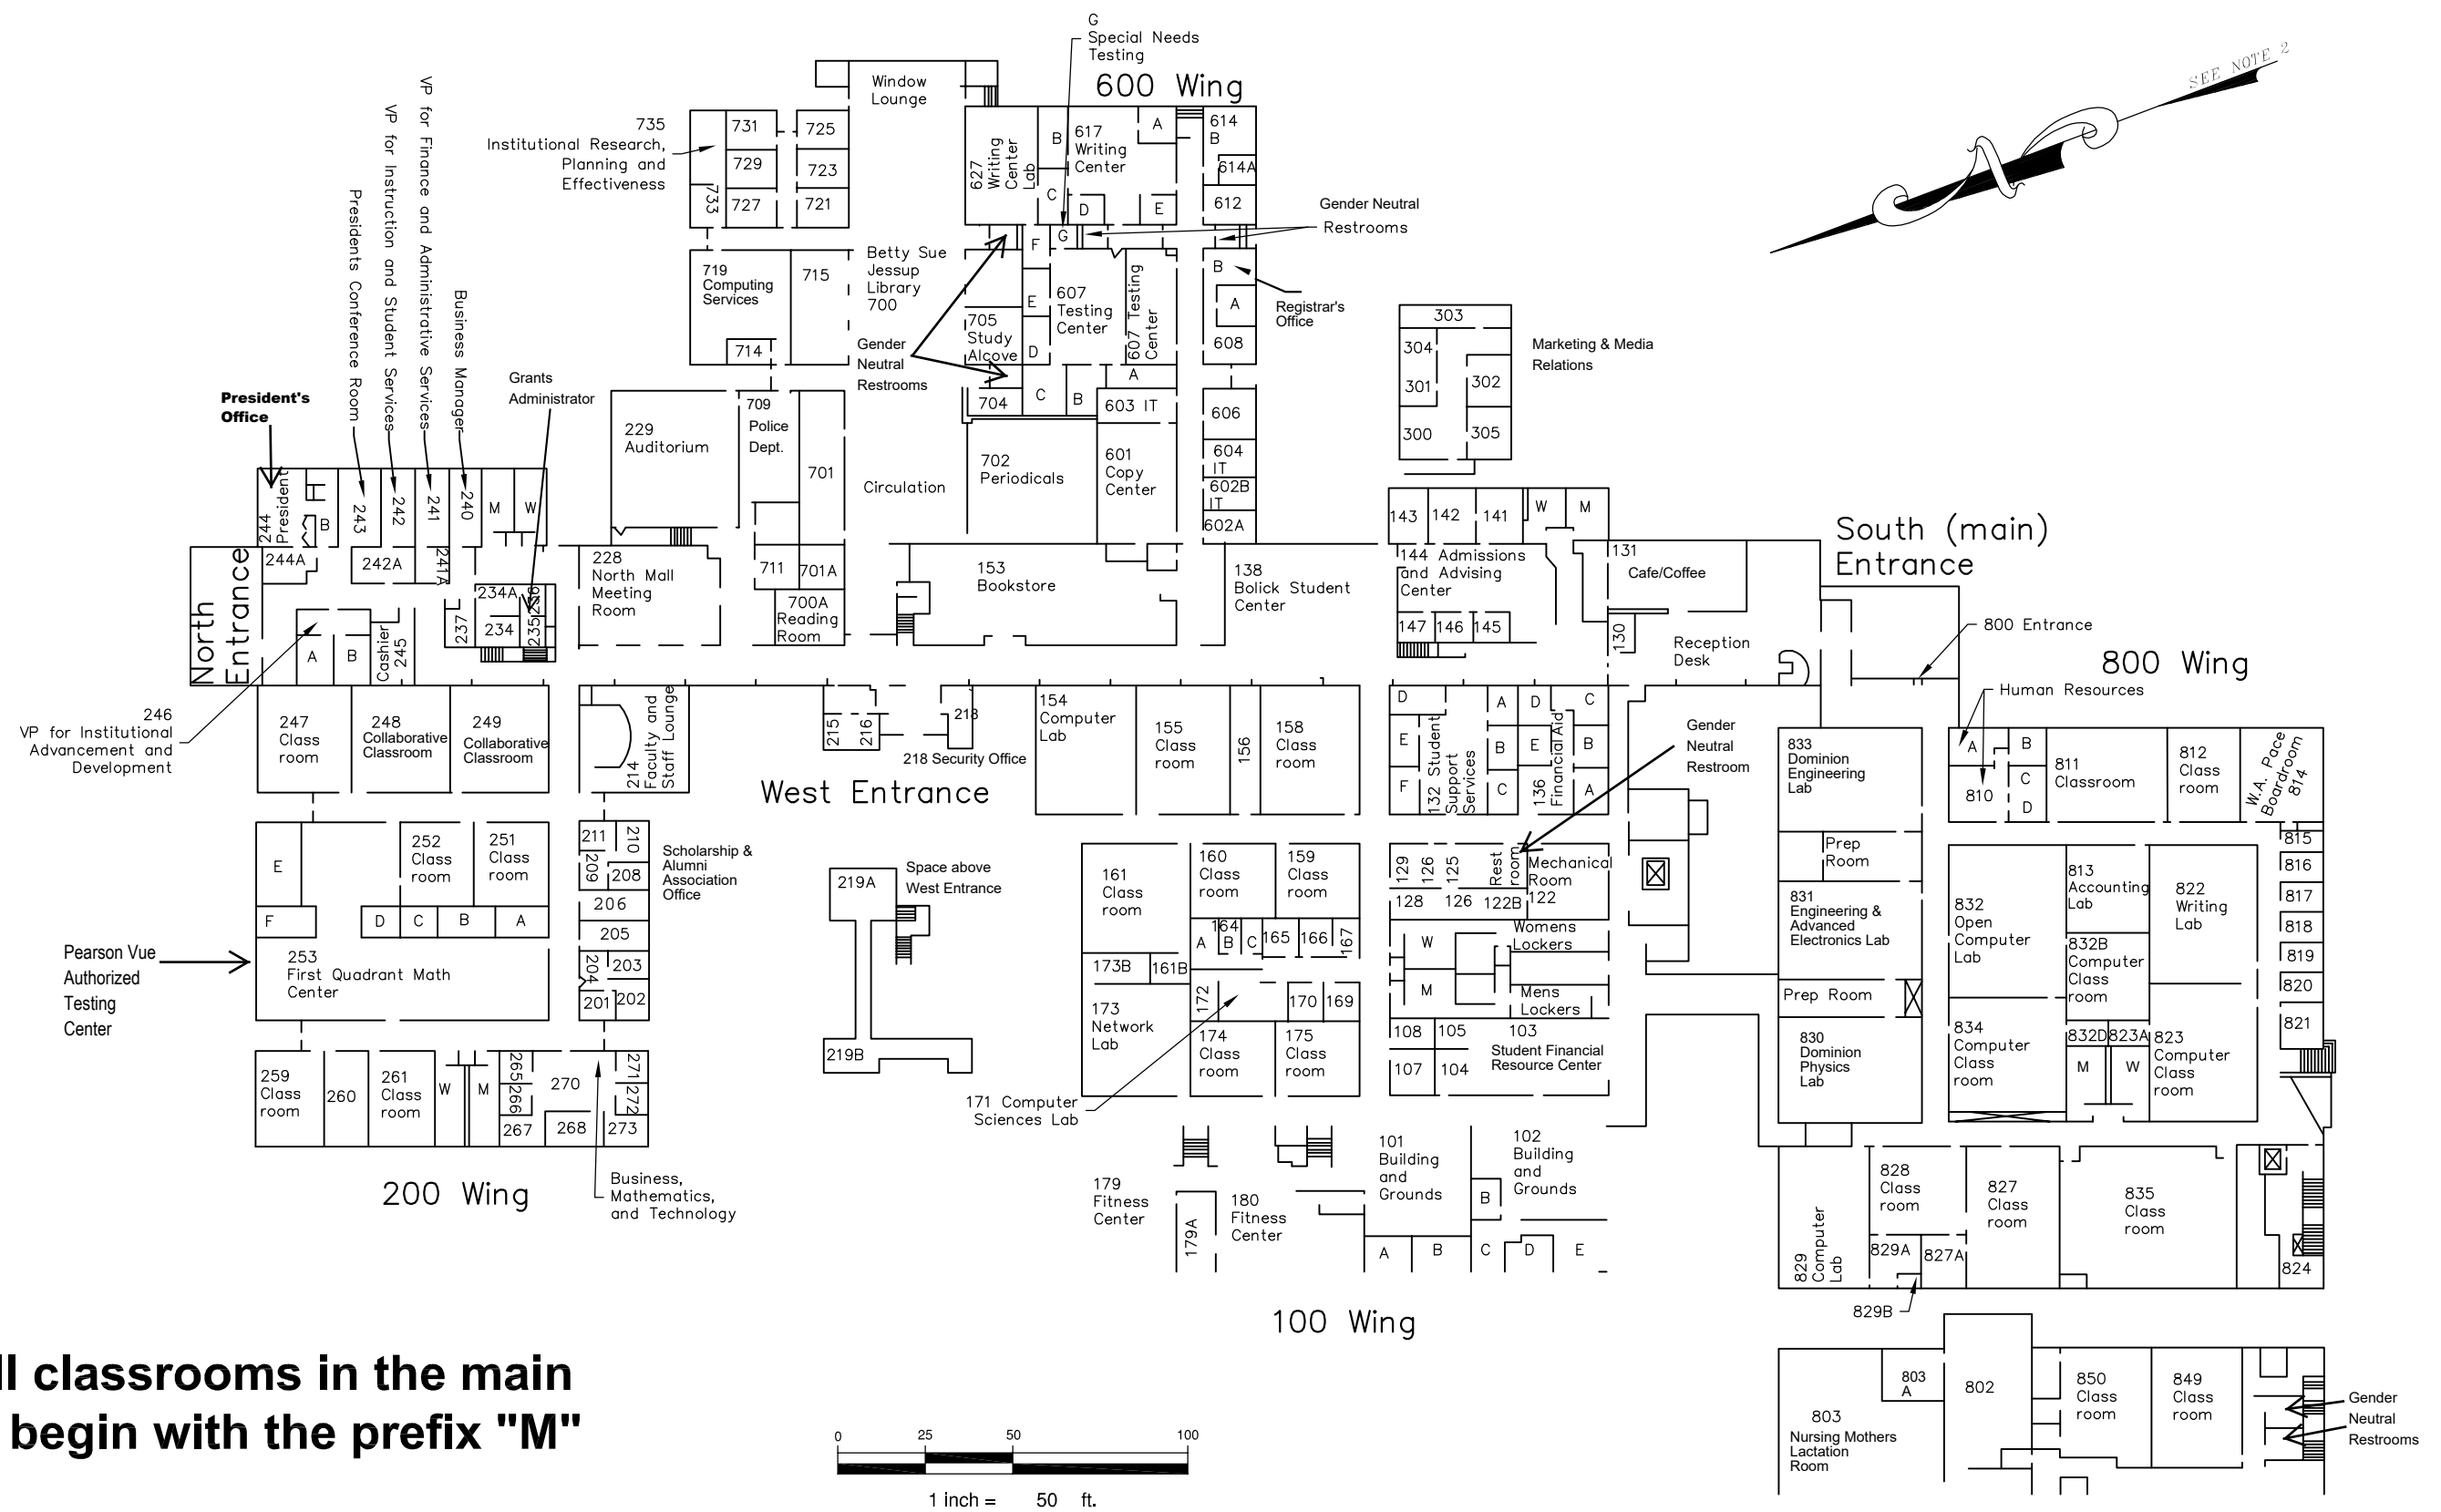

P:\CV04100\CV04156\CV04156-22\Temporary CAD Files\CV04156-22-BASE.dwg September 23, 2013 4:24:58 PM

Note: All classrooms in the main building begin with the prefix "M"

MAIN BUILDING FLOOR PLAN

PIEDMONT VA COMMUNITY COLLEGE, CHARLOTTESVILLE, VA